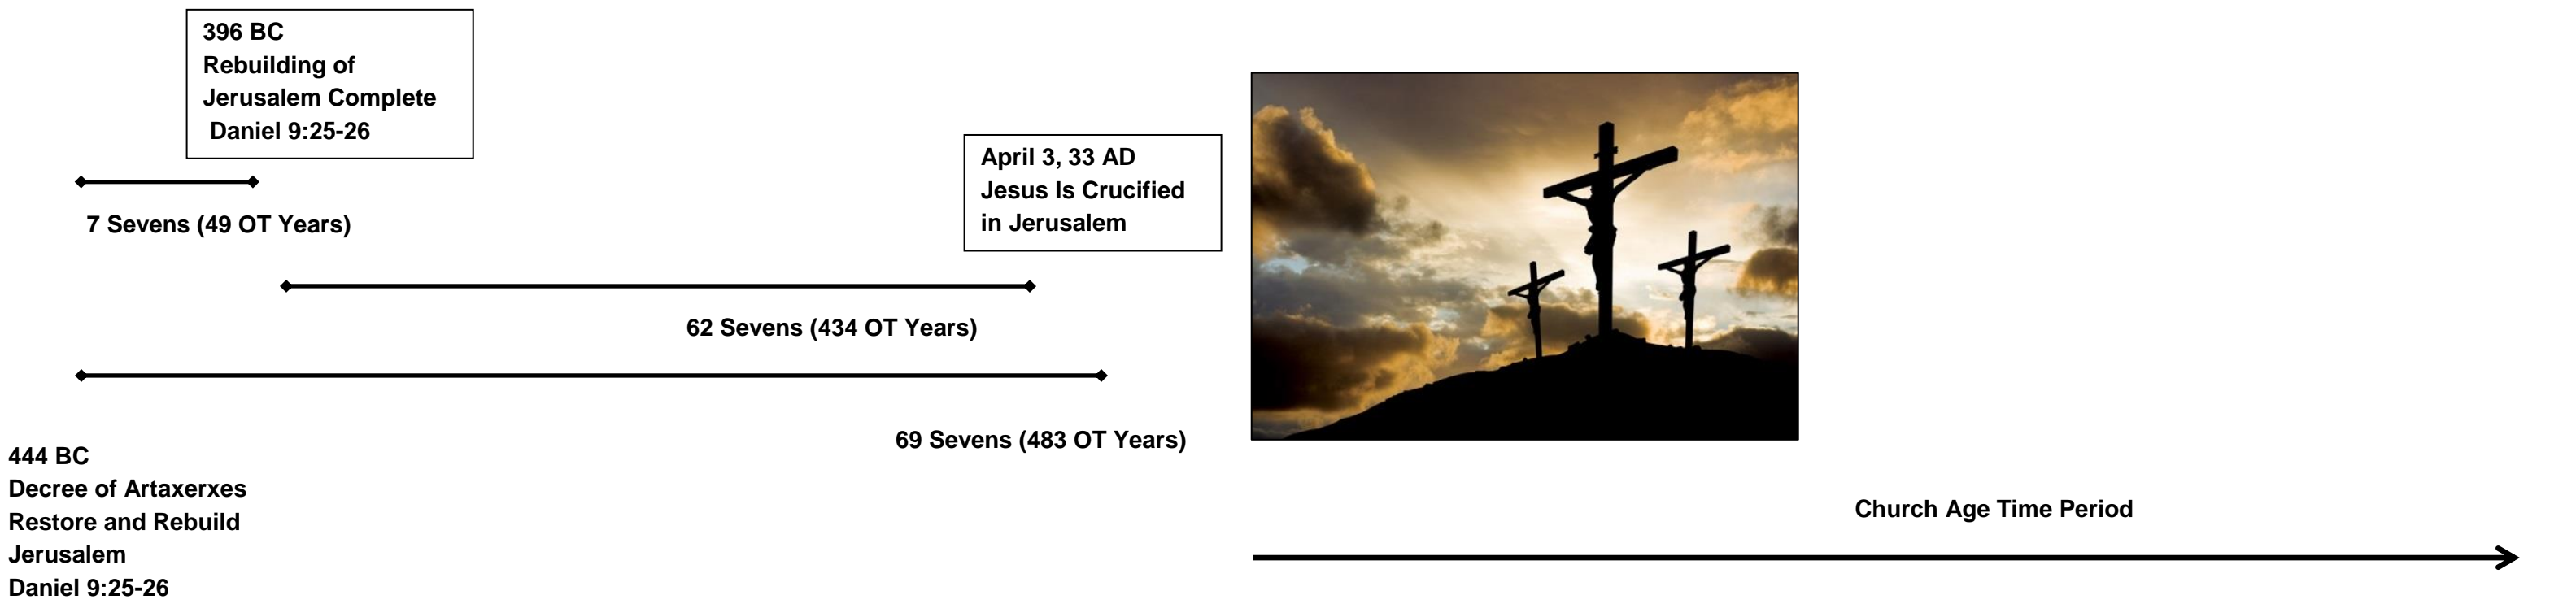

Timeline of Prophecies from Daniel and Revelation

Timeline of Daniel's 70 Sevens

70th Seven 360 x 7 (2520 OT Years)

Date	Israel's Many Occupations and Wars
536 BC	Decree of Cyrus to Return to Israel from Babylon
536 BC to 331 BC	Persian Rule
331 BC to 146 BC	Seleucid Greek Rule
145 BC to 65 BC	Hasmonean Dynasty
64 BC to 390 AD	Roman Rule
390 AD to 634 AD	Byzantine Rule
634 AD to 1099 AD	Islamic Caliphate Rule
1099 AD to 1291 AD	Crusader Rule
1291 AD to 1517 AD	Mamluk Islamic Rule
1515 AD to 1920 AD	Ottoman Islamic Rule
1920 AD to 1948 AD	British Mandate of Palestine Rule
May 14, 1948	Israel Restored

Holocaust Tribulation

The Accurate Prophecy of the Bible

#	Prophecy	Bible Verse	Start Year	End Year	Historical Time Modern Years	Prophecy Calculation Modern Years	Error %	Best Fit ¹ Whole Number?
1	Israel 70th Seven	Daniel 9:24	536 BC	1948 AD	2484.00	2483.846	0.00619%	Best Fit
2	Covenant with Many	Daniel 9:27	536 BC	1948 AD	2484.00	2483.846	-0.00619%	Best Fit
3	Middle of Seven	Daniel 9:27	536 BC	706 AD	1241.00	1241.923	0.07439%	Best Fit
4	Wing of Abomination	Daniel 9:27	706 AD	1948 AD	1242.00	1241.923	-0.00619%	Best Fit
5	1,290 Days	Daniel 12:11	583 BC	689 AD	1271.00	1271.493	0.03877%	Best Fit
6	1,335 Days	Daniel 12:12	583 BC	732 AD	1314.80	1315.847	0.07964%	Best Fit
7	Rebuild Jerusalem	Daniel 9:25	444 BC	395 BC	48.00	48.297	0.61877%	Best Fit
8	Anointed One Cut Off	Daniel 9:25	444 BC	33 AD	469.00	469.171	0.03645%	Best Fit
9	2,300 Days	Daniel 8:14	320 BC	1948 AD	2267.00	2267.003	0.00011%	Best Fit
10	3.5 Times	Daniel 12:7	706 AD	1948 AD	1242.00	1241.923	-0.00619%	Best Fit
Rev	1,260 Days Wilderness	Rev 11:3, 12:6	688 AD	1948 AD	1260.00	1260.000	0.00000%	Best Fit
Rev	42 Months Holy City	Rev 11:2	688 AD	1967 AD	1279.00	1278.340	-0.05160%	Best Fit
Totals					16601.80	16603.61	0.01092%	Best Fit

1 "Best Fit" means no other whole number is more accurate