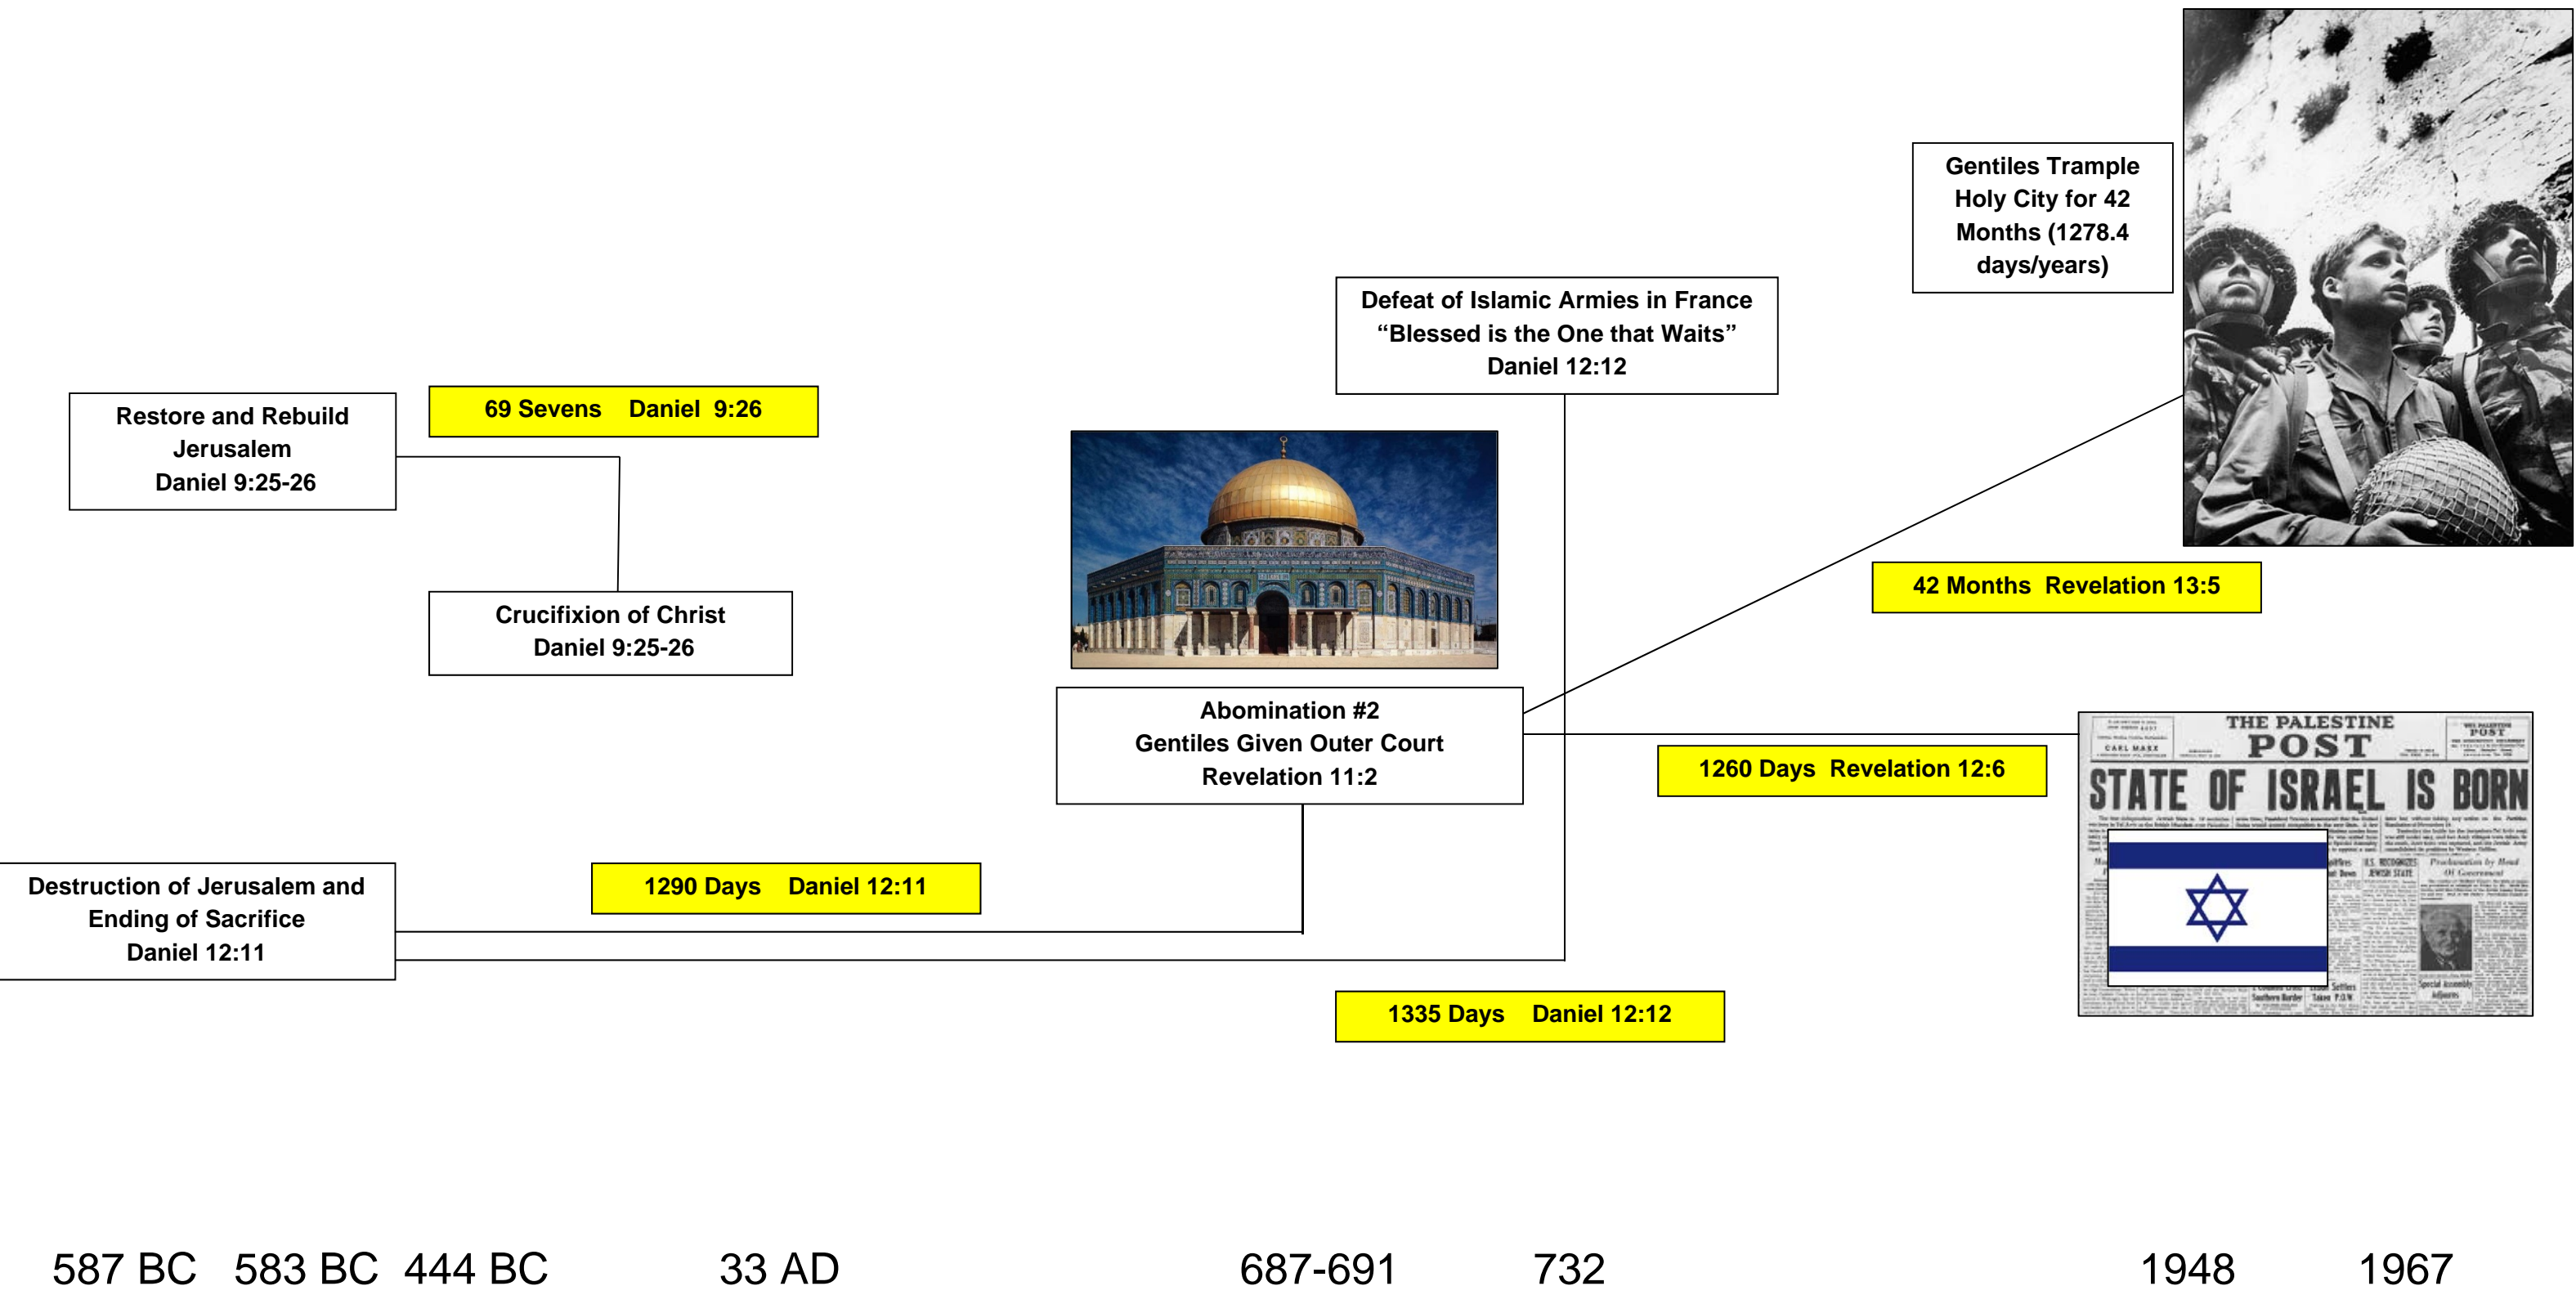

Timeline of Prophecies from Daniel and Revelation

Timeline of Daniel's 70 Sevens

70th Seven 360 x 7 (2520 OT Years)

Date	Israel's Many Occupations and Wars
536 BC	Decree of Cyrus to Return to Israel from Babylon
536 BC to 331 BC	Persian Rule
331 BC to 146 BC	Seleucid Greek Rule
145 BC to 65 BC	Hasmonean Dynasty
64 BC to 390 AD	Roman Rule
390 AD to 634 AD	Byzantine Rule
634 AD to 1099 AD	Islamic Caliphate Rule
1099 AD to 1291 AD	Crusader Rule
1291 AD to 1517 AD	Mamluk Islamic Rule
1515 AD to 1920 AD	Ottoman Islamic Rule
1920 AD to 1948 AD	British Mandate of Palestine Rule
May 14, 1948	Israel Restored

Holocaust Tribulation

The Accurate Prophecy of the Bible

#	Prophecy	Bible Verse	Start Year	End Year	Historical Time Modern Years	Prophecy Calculation Modern Years	Error %	Best Fit ¹ Whole Number?
1	Israel 70th Seven	Daniel 9:24	536 BC	1948 AD	2484.00	2483.846	0.00619%	Best Fit
2	Covenant with Many	Daniel 9:27	536 BC	1948 AD	2484.00	2483.846	-0.00619%	Best Fit
3	Middle of Seven	Daniel 9:27	536 BC	706 AD	1241.00	1241.923	0.07439%	Best Fit
4	Wing of Abomination	Daniel 9:27	706 AD	1948 AD	1242.00	1241.923	-0.00619%	Best Fit
5	1,290 Days	Daniel 12:11	583 BC	689 AD	1271.00	1271.493	0.03877%	Best Fit
6	1,335 Days	Daniel 12:12	583 BC	732 AD	1314.80	1315.847	0.07964%	Best Fit
7	Rebuild Jerusalem	Daniel 9:25	444 BC	395 BC	48.00	48.297	0.61877%	Best Fit
8	Anointed One Cut Off	Daniel 9:25	444 BC	33 AD	469.00	469.171	0.03645%	Best Fit
9	2,300 Days	Daniel 8:14	320 BC	1948 AD	2267.00	2267.003	0.00011%	Best Fit
10	3.5 Times	Daniel 12:7	706 AD	1948 AD	1242.00	1241.923	-0.00619%	Best Fit
Rev	1,260 Days Wilderness	Rev 11:3, 12:6	688 AD	1948 AD	1260.00	1260.000	0.00000%	Best Fit
Rev	42 Months Holy City	Rev 11:2	688 AD	1967 AD	1279.00	1278.340	-0.05160%	Best Fit
Totals					16601.80	16603.61	0.01092%	Best Fit

1 "Best Fit" means no other whole number is more accurate