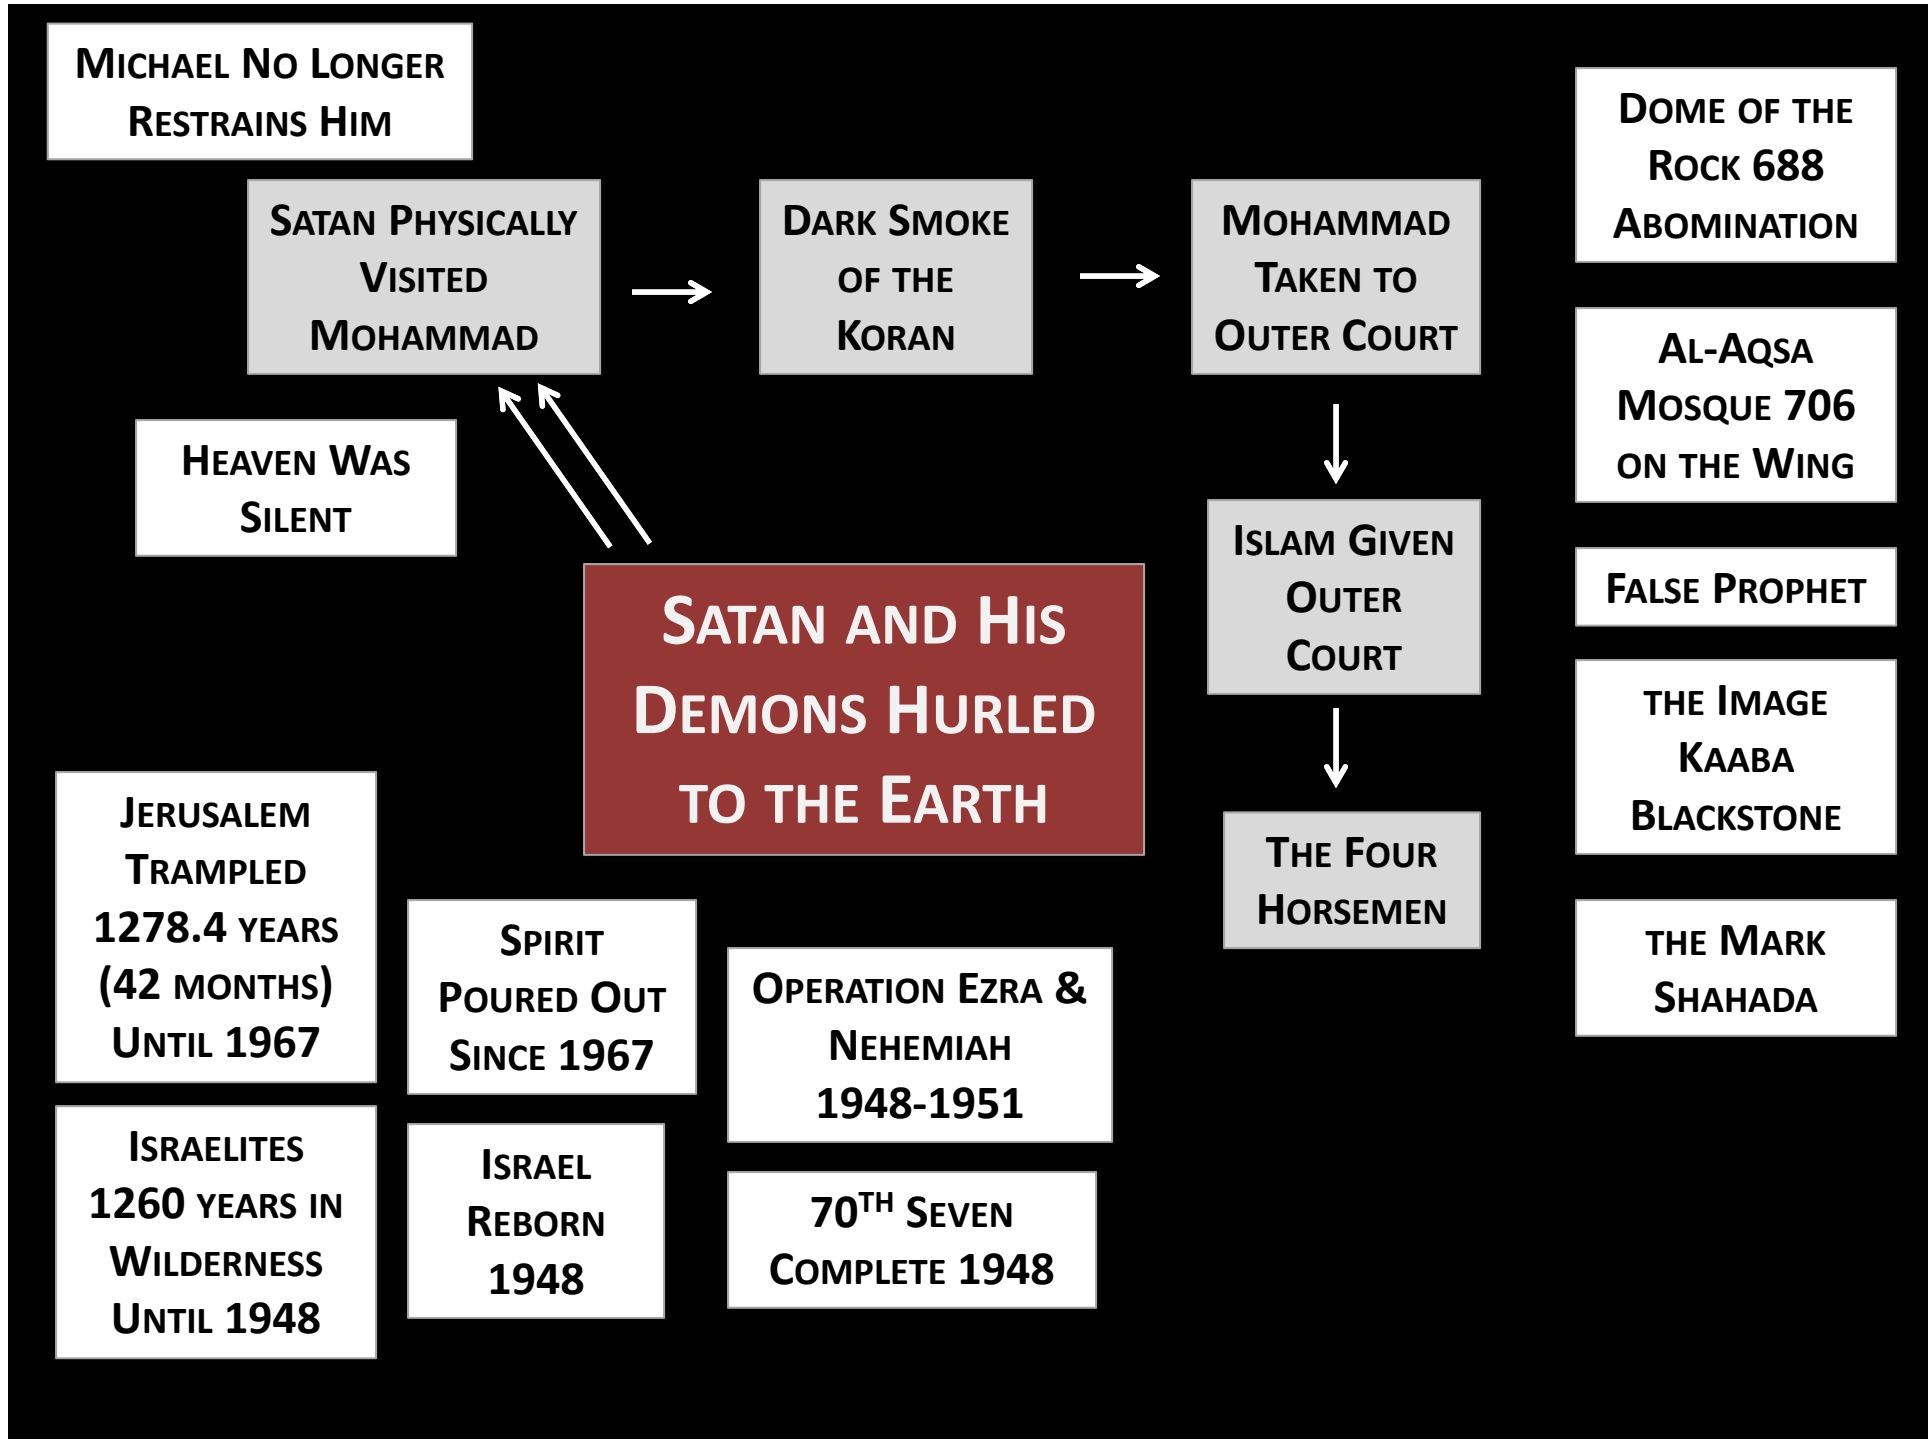

SUMMARY OF MAJOR BIBLE PROPHECY PREDICTING ISLAMIC EVENTS

**MICHAEL NO LONGER
RESTRAINS HIM**

**SATAN PHYSICALLY
VISITED
MOHAMMAD**

**DARK SMOKE
OF THE
KORAN**

**MOHAMMAD
TAKEN TO
OUTER COURT**

**DOME OF THE
ROCK 688
ABOMINATION**

**AL-AQSA
MOSQUE 706
ON THE WING**

**HEAVEN WAS
SILENT**

**ISLAM GIVEN
OUTER
COURT**

FALSE PROPHET

**SATAN AND HIS
DEMONS HURLED
TO THE EARTH**

**THE IMAGE
KAABA
BLACKSTONE**

**JERUSALEM
TRAMPLED
1278.4 YEARS
(42 MONTHS)
UNTIL 1967**

**SPIRIT
POURED OUT
SINCE 1967**

**OPERATION EZRA &
NEHEMIAH
1948-1951**

**THE FOUR
HORSEMEN**

**THE MARK
SHAHADA**

**ISRAELITES
1260 YEARS IN
WILDERNESS
UNTIL 1948**

**ISRAEL
REBORN
1948**

**70TH SEVEN
COMPLETE 1948**

Timeline of Prophecies from Daniel and Revelation

Timeline of Daniel's 70 Sevens

70th Seven 360 x 7 (2520 OT Years)

Date	Israel's Many Occupations and Wars
536 BC	Decree of Cyrus to Return to Israel from Babylon
536 BC to 331 BC	Persian Rule
331 BC to 146 BC	Seleucid Greek Rule
145 BC to 65 BC	Hasmonean Dynasty
64 BC to 390 AD	Roman Rule
390 AD to 634 AD	Byzantine Rule
634 AD to 1099 AD	Islamic Caliphate Rule
1099 AD to 1291 AD	Crusader Rule
1291 AD to 1517 AD	Mamluk Islamic Rule
1515 AD to 1920 AD	Ottoman Islamic Rule
1920 AD to 1948 AD	British Mandate of Palestine Rule
May 14, 1948	Israel Restored