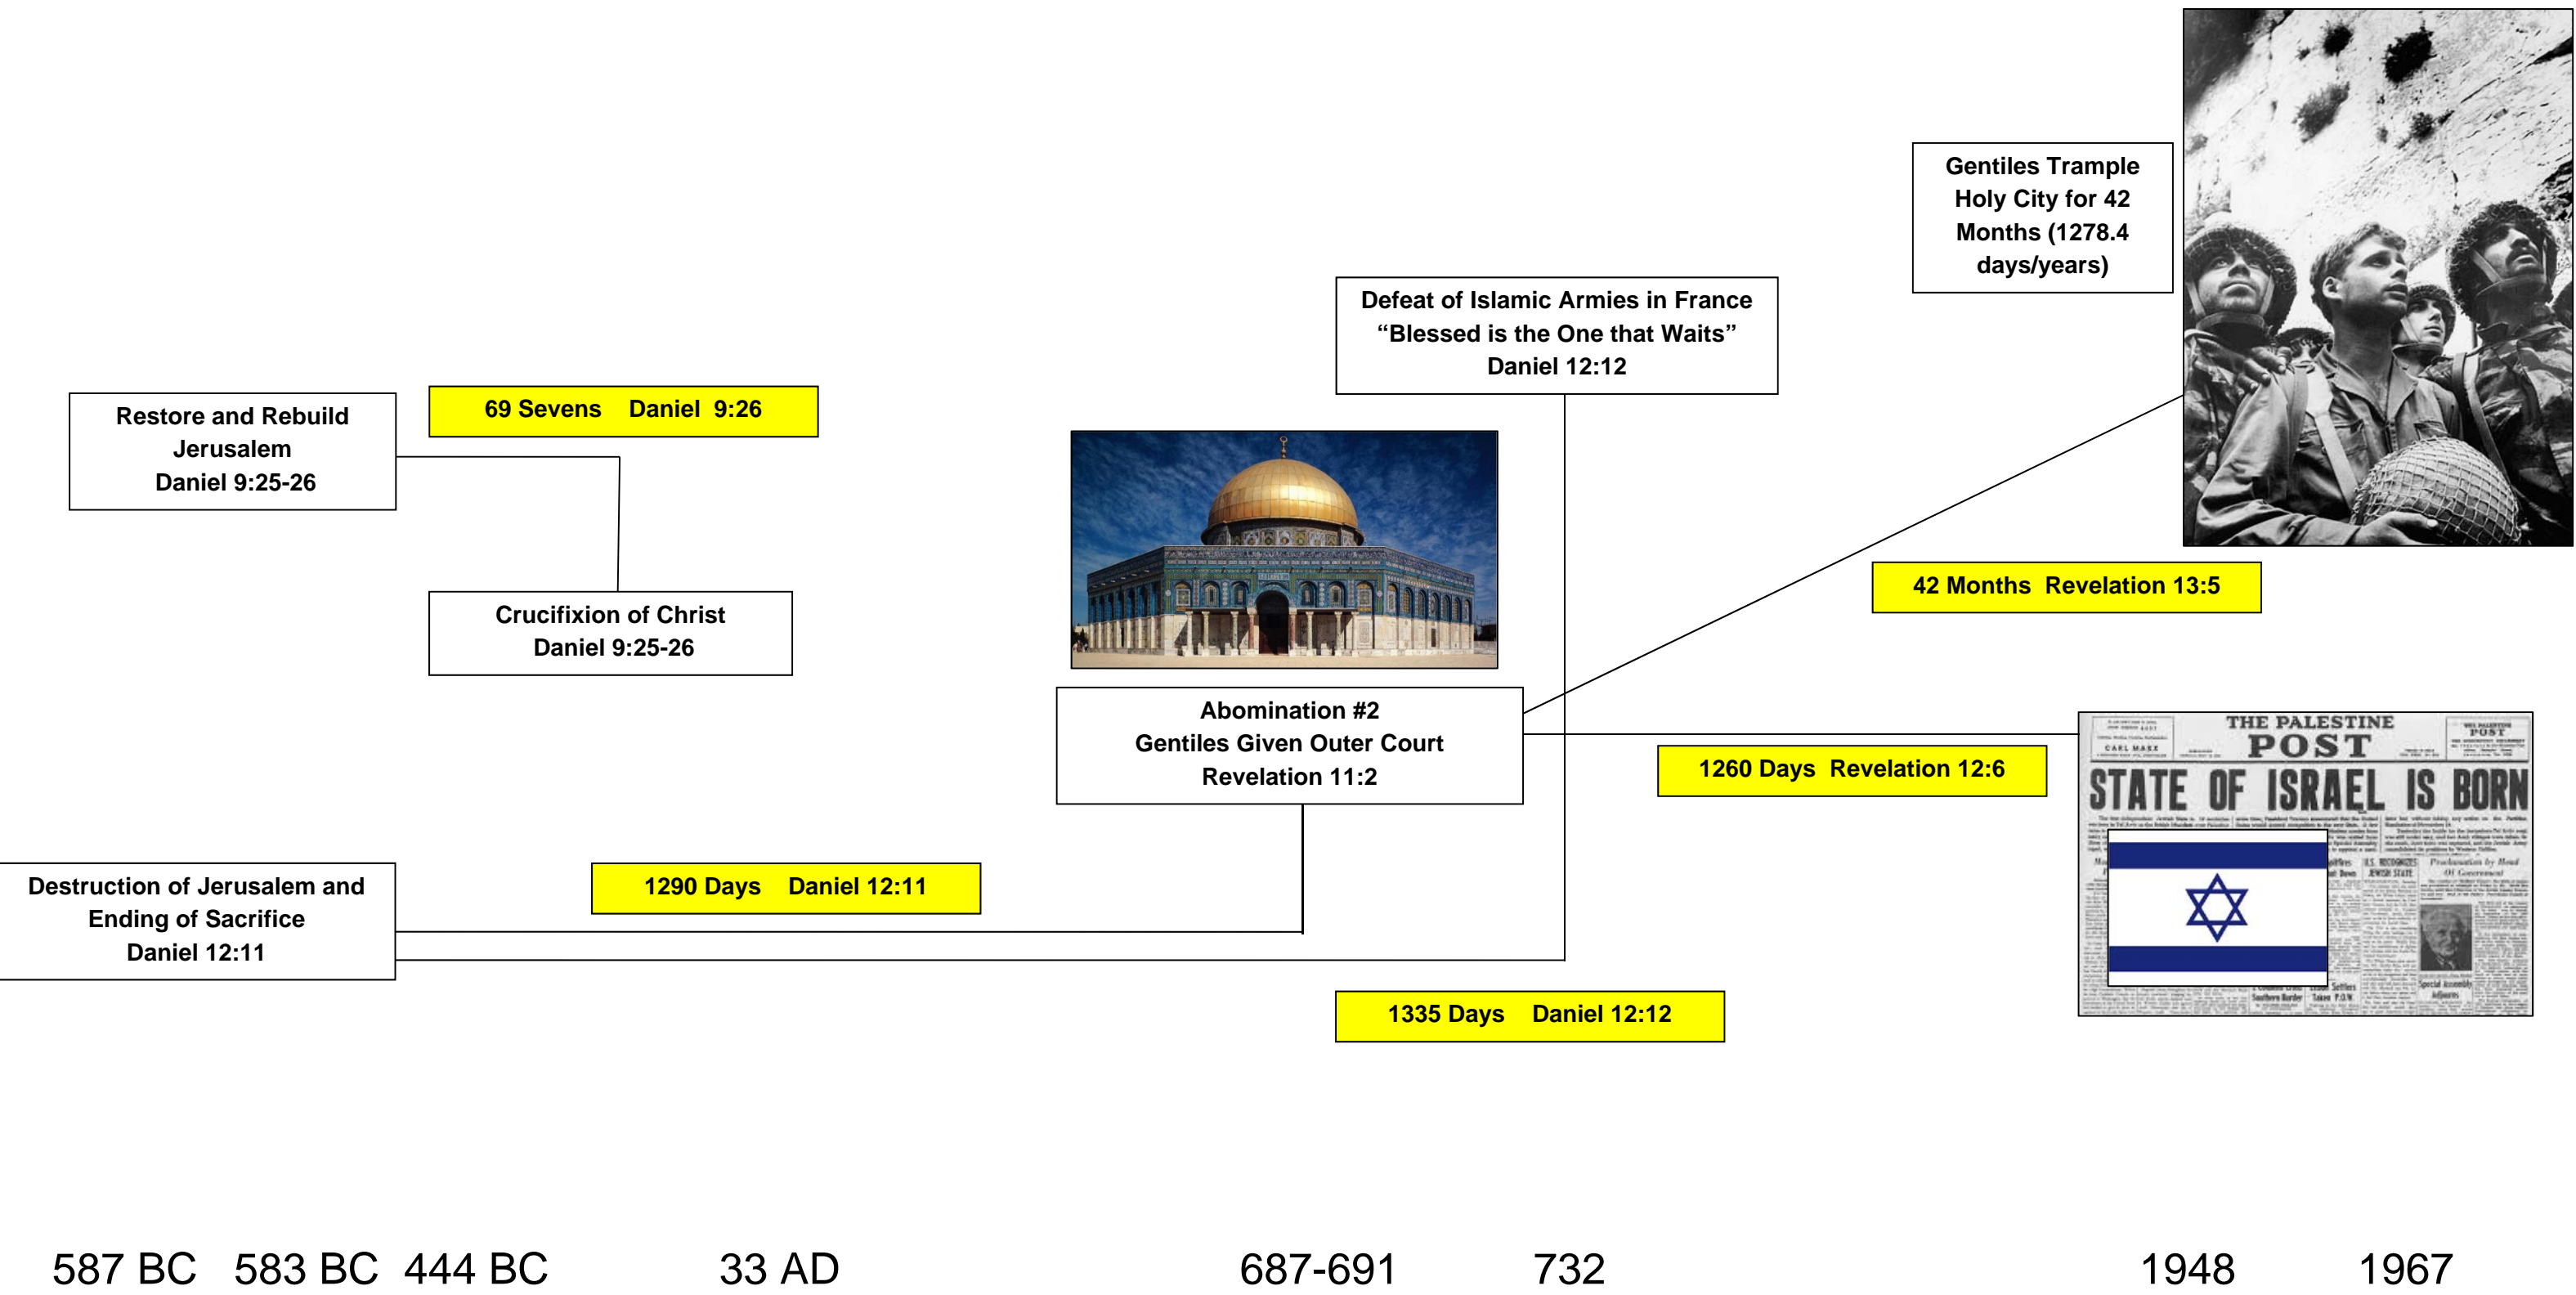

SUMMARY OF MAJOR BIBLE PROPHECY PREDICTING ISLAMIC EVENTS

**MICHAEL NO LONGER
RESTRAINS HIM**

**SATAN PHYSICALLY
VISITED
MOHAMMAD**

**DARK SMOKE
OF THE
KORAN**

**MOHAMMAD
TAKEN TO
OUTER COURT**

**DOME OF THE
ROCK 688
ABOMINATION**

**AL-AQSA
MOSQUE 706
ON THE WING**

**HEAVEN WAS
SILENT**

**ISLAM GIVEN
OUTER
COURT**

FALSE PROPHET

**SATAN AND HIS
DEMONS HURLED
TO THE EARTH**

**THE IMAGE
KAABA
BLACKSTONE**

**JERUSALEM
TRAMPLED
1278.4 YEARS
(42 MONTHS)
UNTIL 1967**

**SPIRIT
POURED OUT
SINCE 1967**

**OPERATION EZRA &
NEHEMIAH
1948-1951**

**THE FOUR
HORSEMEN**

**THE MARK
SHAHADA**

**ISRAELITES
1260 YEARS IN
WILDERNESS
UNTIL 1948**

**ISRAEL
REBORN
1948**

**70TH SEVEN
COMPLETE 1948**

Timeline of Prophecies from Daniel and Revelation

Timeline of Daniel's 70 Sevens

70th Seven 360 x 7 (2520 OT Years)

Date	Israel's Many Occupations and Wars
536 BC	Decree of Cyrus to Return to Israel from Babylon
536 BC to 331 BC	Persian Rule
331 BC to 146 BC	Seleucid Greek Rule
145 BC to 65 BC	Hasmonean Dynasty
64 BC to 390 AD	Roman Rule
390 AD to 634 AD	Byzantine Rule
634 AD to 1099 AD	Islamic Caliphate Rule
1099 AD to 1291 AD	Crusader Rule
1291 AD to 1517 AD	Mamluk Islamic Rule
1515 AD to 1920 AD	Ottoman Islamic Rule
1920 AD to 1948 AD	British Mandate of Palestine Rule
May 14, 1948	Israel Restored