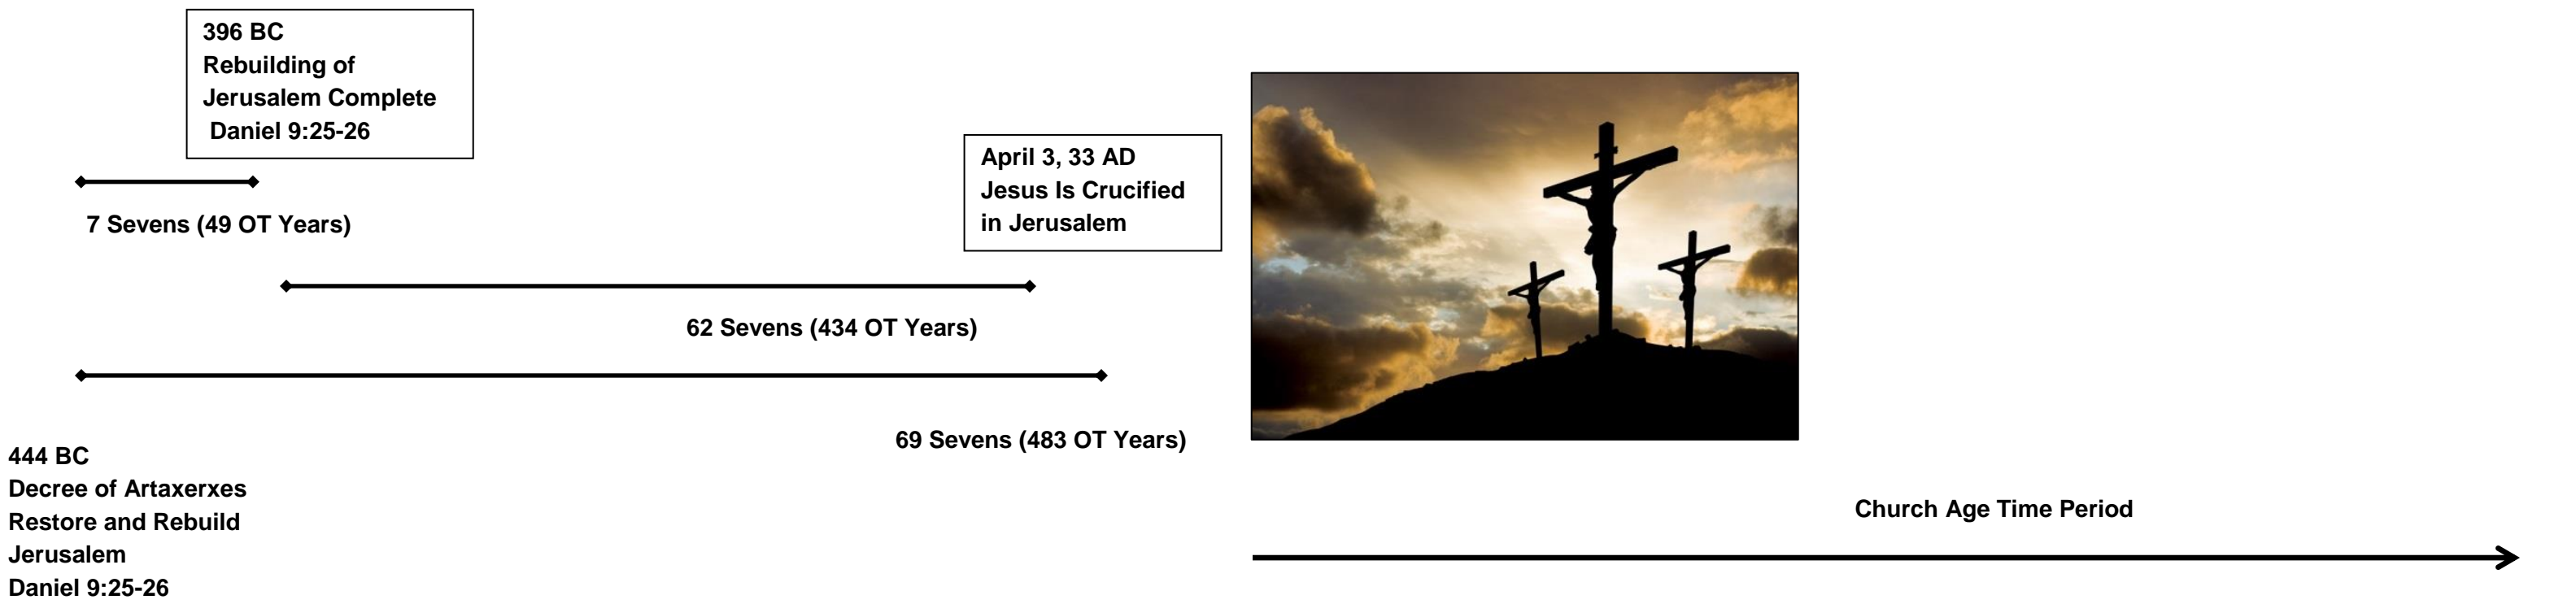

**SPIRIT
POURED OUT
SINCE 1967**

**OPERATION EZRA &
NEHEMIAH
1948-1951**

**THE FOUR
HORSEMEN**

**THE MARK
SHAHADA**

**ISRAELITES
1260 YEARS IN
WILDERNESS
UNTIL 1948**

**ISRAEL
REBORN
1948**

**70TH SEVEN
COMPLETE 1948**

Timeline of Prophecies from Daniel and Revelation

Timeline of Daniel's 70 Sevens

70th Seven 360 x 7 (2520 OT Years)

Date	Israel's Many Occupations and Wars
536 BC	Decree of Cyrus to Return to Israel from Babylon
536 BC to 331 BC	Persian Rule
331 BC to 146 BC	Seleucid Greek Rule
145 BC to 65 BC	Hasmonean Dynasty
64 BC to 390 AD	Roman Rule
390 AD to 634 AD	Byzantine Rule
634 AD to 1099 AD	Islamic Caliphate Rule
1099 AD to 1291 AD	Crusader Rule
1291 AD to 1517 AD	Mamluk Islamic Rule
1515 AD to 1920 AD	Ottoman Islamic Rule
1920 AD to 1948 AD	British Mandate of Palestine Rule
May 14, 1948	Israel Restored